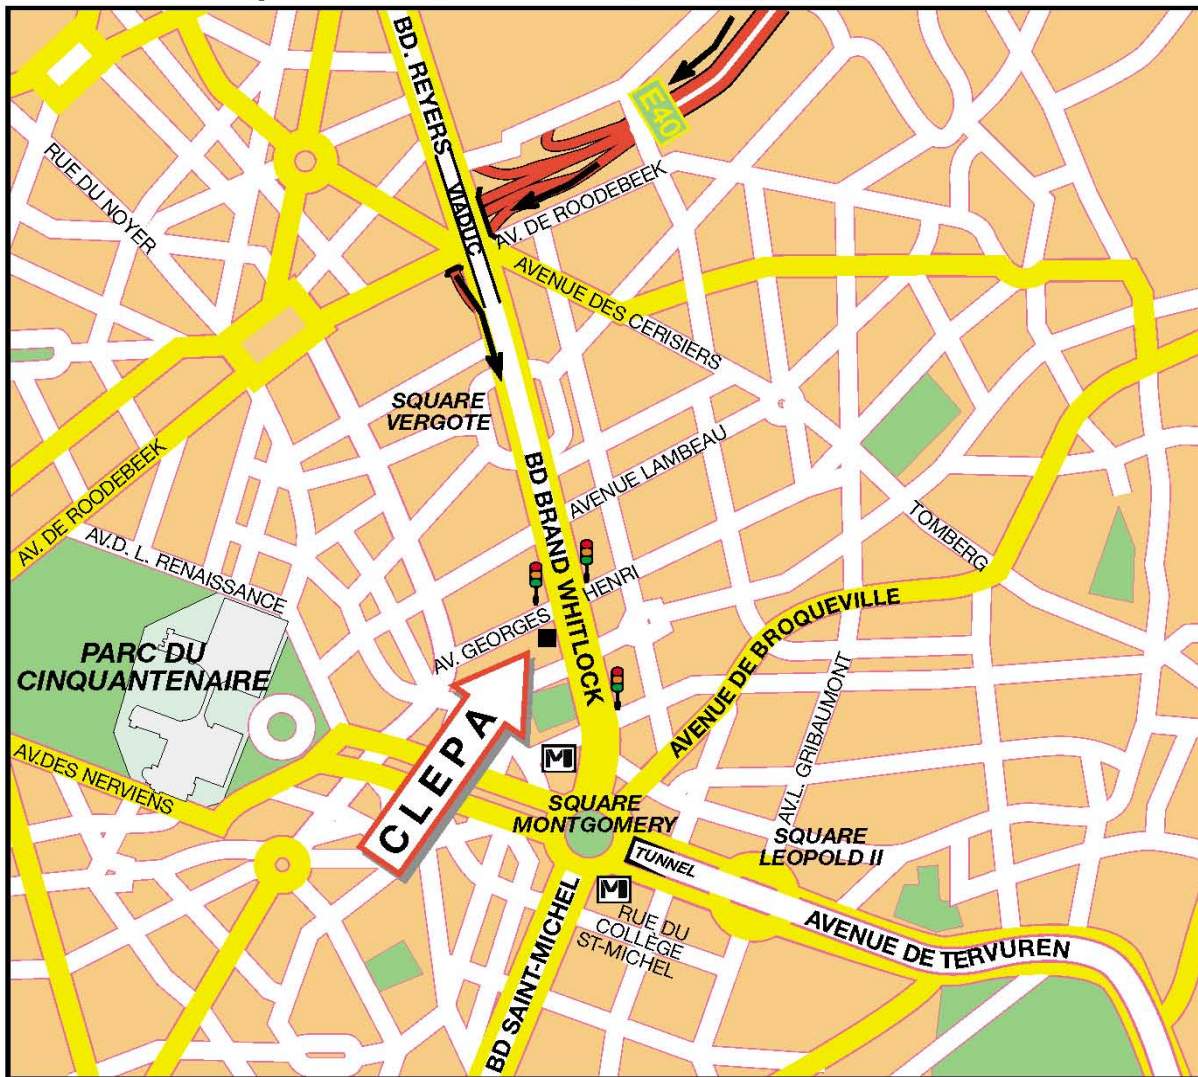

CLEPA
European Association of
Automotive Suppliers

Boulevard Brand Whitlock 87/B1
B - 1200 BRUSSELS

Tel.: +32.2.743.91.30
Fax : +32.2.732.00.55

PLACE MEISER
✈ ZAVENTEM (15 minutes drive) LIÈGE/RING

BOIS DE LA CAMBRE